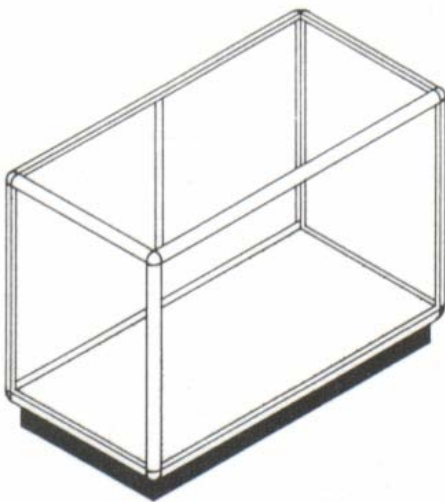

Showcase 1 – Quadrant Mushroom style showcases

System: Quadrant

Code: MUT

Description: Mushroom style safety glass glazed display case

Quantity: Up to 6 Off

Specifications: -

- 30 mm Quadrant “rounded” aluminium frame – MN clear anodised finish
- All inactive glass panels 6.38 mm clear laminated safety glass
- All active glass panels (doors) 6 mm clear toughened safety glass
- ‘Oyster grey’ Lamiwood 16 mm pre-finished panels to case base & base plinth
- Glass sides, top and back and a hinged glass door to front & 1 off Abloy classic series security lock keyed uniquely – all Abloy locks in a suite keyed alike
- Paneled recessed **inactive base plinth (no storage)** with leveling feet

Dimensions: 1200 mm wide X 600 mm deep X 900 mm high (300 mm glass height)

Our "showroom" special price: \$1,400.00 plus delivery at cost plus 10% GST

(Normal RRP: \$1,900.00 plus delivery plus 10% GST)

Showcase 2 – Glass counter style showcase

System: Quadrant

Code: CGS

Description: Free standing glazed display counter showcase with shelving

Specifications: -

- 30 mm SQS Quadrant “square” aluminium frame – Black powdercoat finish
- 6 mm clear float glass doors with no lock (generic track lock can be easily added)
- 6 mm clear float glass to sides, top and rear of display area
- 2 off 6 mm clear float adjustable glass shelves
- Laminex Lamiwood “black” panels to case base
- 100 mm black recessed kick plinth with concealed leveling feet

Case dimensions: 1200 mm wide X 650 mm deep X 1020 mm high

Our "showroom" special price: \$1,400.00 plus delivery at cost plus 10% GST

(Normal RRP: \$2,250.00 plus delivery plus 10% GS)

Sample Quadrant CGS showcase and a photo of the actual showcase