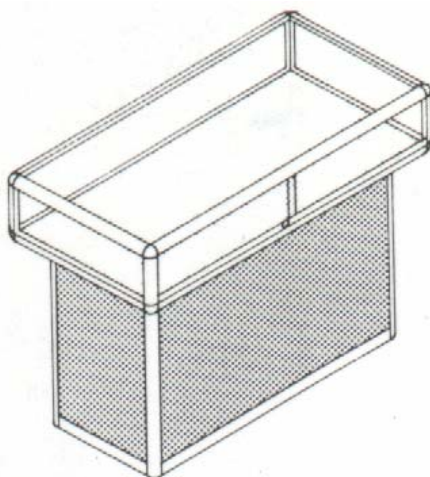

Showcase 1 – Quadrant Mushroom style showcases

System: Quadrant

Code: MUT

Description: Mushroom style safety glass glazed display case

Quantity: Up to 6 Off

Specifications: -

- 30 mm Quadrant “rounded” aluminium frame – MN clear anodised finish
- All inactive glass panels 6.38 mm clear laminated safety glass
- All active glass panels (doors) 6 mm clear toughened safety glass
- ‘Oyster grey’ Lamiwood 16 mm pre-finished panels to case base & base plinth
- Glass sides, top and back and a hinged glass door to front & 1 off Abloy classic series security lock keyed uniquely – all Abloy locks in a suite keyed alike
- Paneled recessed **inactive base plinth (no storage)** with leveling feet

Dimensions: 1200 mm wide X 600 mm deep X 900 mm high (300 mm glass height)

Our "showroom" special price: \$1,400.00 plus delivery at cost plus 10% GST

(Normal RRP: \$1,900.00 plus delivery plus 10% GST)

Showcase 2 – Glass counter style showcase

System: Quadrant

Code: CGS

Description: Free standing glazed display counter showcase with shelving

Specifications: -

- 30 mm SQS Quadrant “square” aluminium frame – Black powdercoat finish
- 6 mm clear float glass doors with no lock (generic track lock can be easily added)
- 6 mm clear float glass to sides, top and rear of display area
- 2 off 6 mm clear float adjustable glass shelves
- Laminex Lamiwood “black” panels to case base
- 100 mm black recessed kick plinth with concealed leveling feet